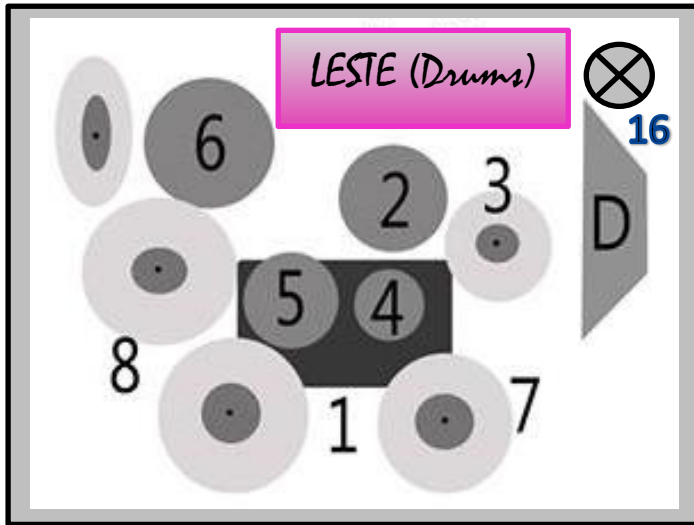

INPUT LIST

Red Light Lazer

Back drop : 200 cm x 300 cm (vinyl Flag)

Red Light Lazer

11

9

10

SWYLDE (Bass)

SQUALL
(Guitar)

SHANON DOLLZ
(Lead Voice)

ZANTOLO
(Guitar)

12

14

15

13

A

B

C

- 1 - Kick
- 2 - Snare
- 3 - Hi Hat
- 4 - Tom rack 1
- 5 - Tom rack 2
- 6 - Tom floor
- 7 - Over Head 1
- 8 - Over Head 2
- 9 - Bass

- 10 - Lead Guitar
- 11 - Rythm Guitar
- 12 - Stage Right Vocal
- 13- Stage Left Vocal
- 14 - Lead Vocal
- 15 - Stage Bass Vocal
- 16 - Stage Drums Vocal

- A - Monitor : 60% Vox 12, 40% Mix
- B - Monitor : 70% Vox 14, 30% Mix
- C - Monitor : 50% Vox 13, 50% mix
- D - Monitor : 50% Kick + Bass, 50% Mix

+ 1 stereo RCA for a computer on mixing desk (Intros, Sample...)